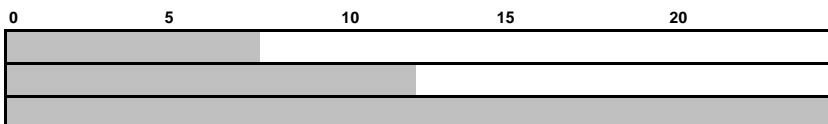

GOMOTION™

>> NEW <<

MODEL: 1W - STERNUM LIGHT KIT

PART #: 1WSLKIT (1 Watt Model)
 SIZE: UNIVERSAL
 WEIGHT: .7 LBS. (with pkg.)
 COLOR: RUST PIPING, DARK GRAY, LIGHT GRAY, SILVER TRIM

MASTER: 8 PER CARTON
 BOX SIZE: 13.75" x 8.5" x 12"
 BOX WEIGHT: 7 LBS.

1 Watt Model

CONSUMER: Adventure racers, backpackers, trail runners and hikers

RETAILER PROFILE: Outdoor specialty, big box outdoor, military

LED 1 Watt Luxeon

BATTERIES (3) AA Energizer

BATTERY LIFE

High 6 hours
Medium 12 hours
Low 20+ hours